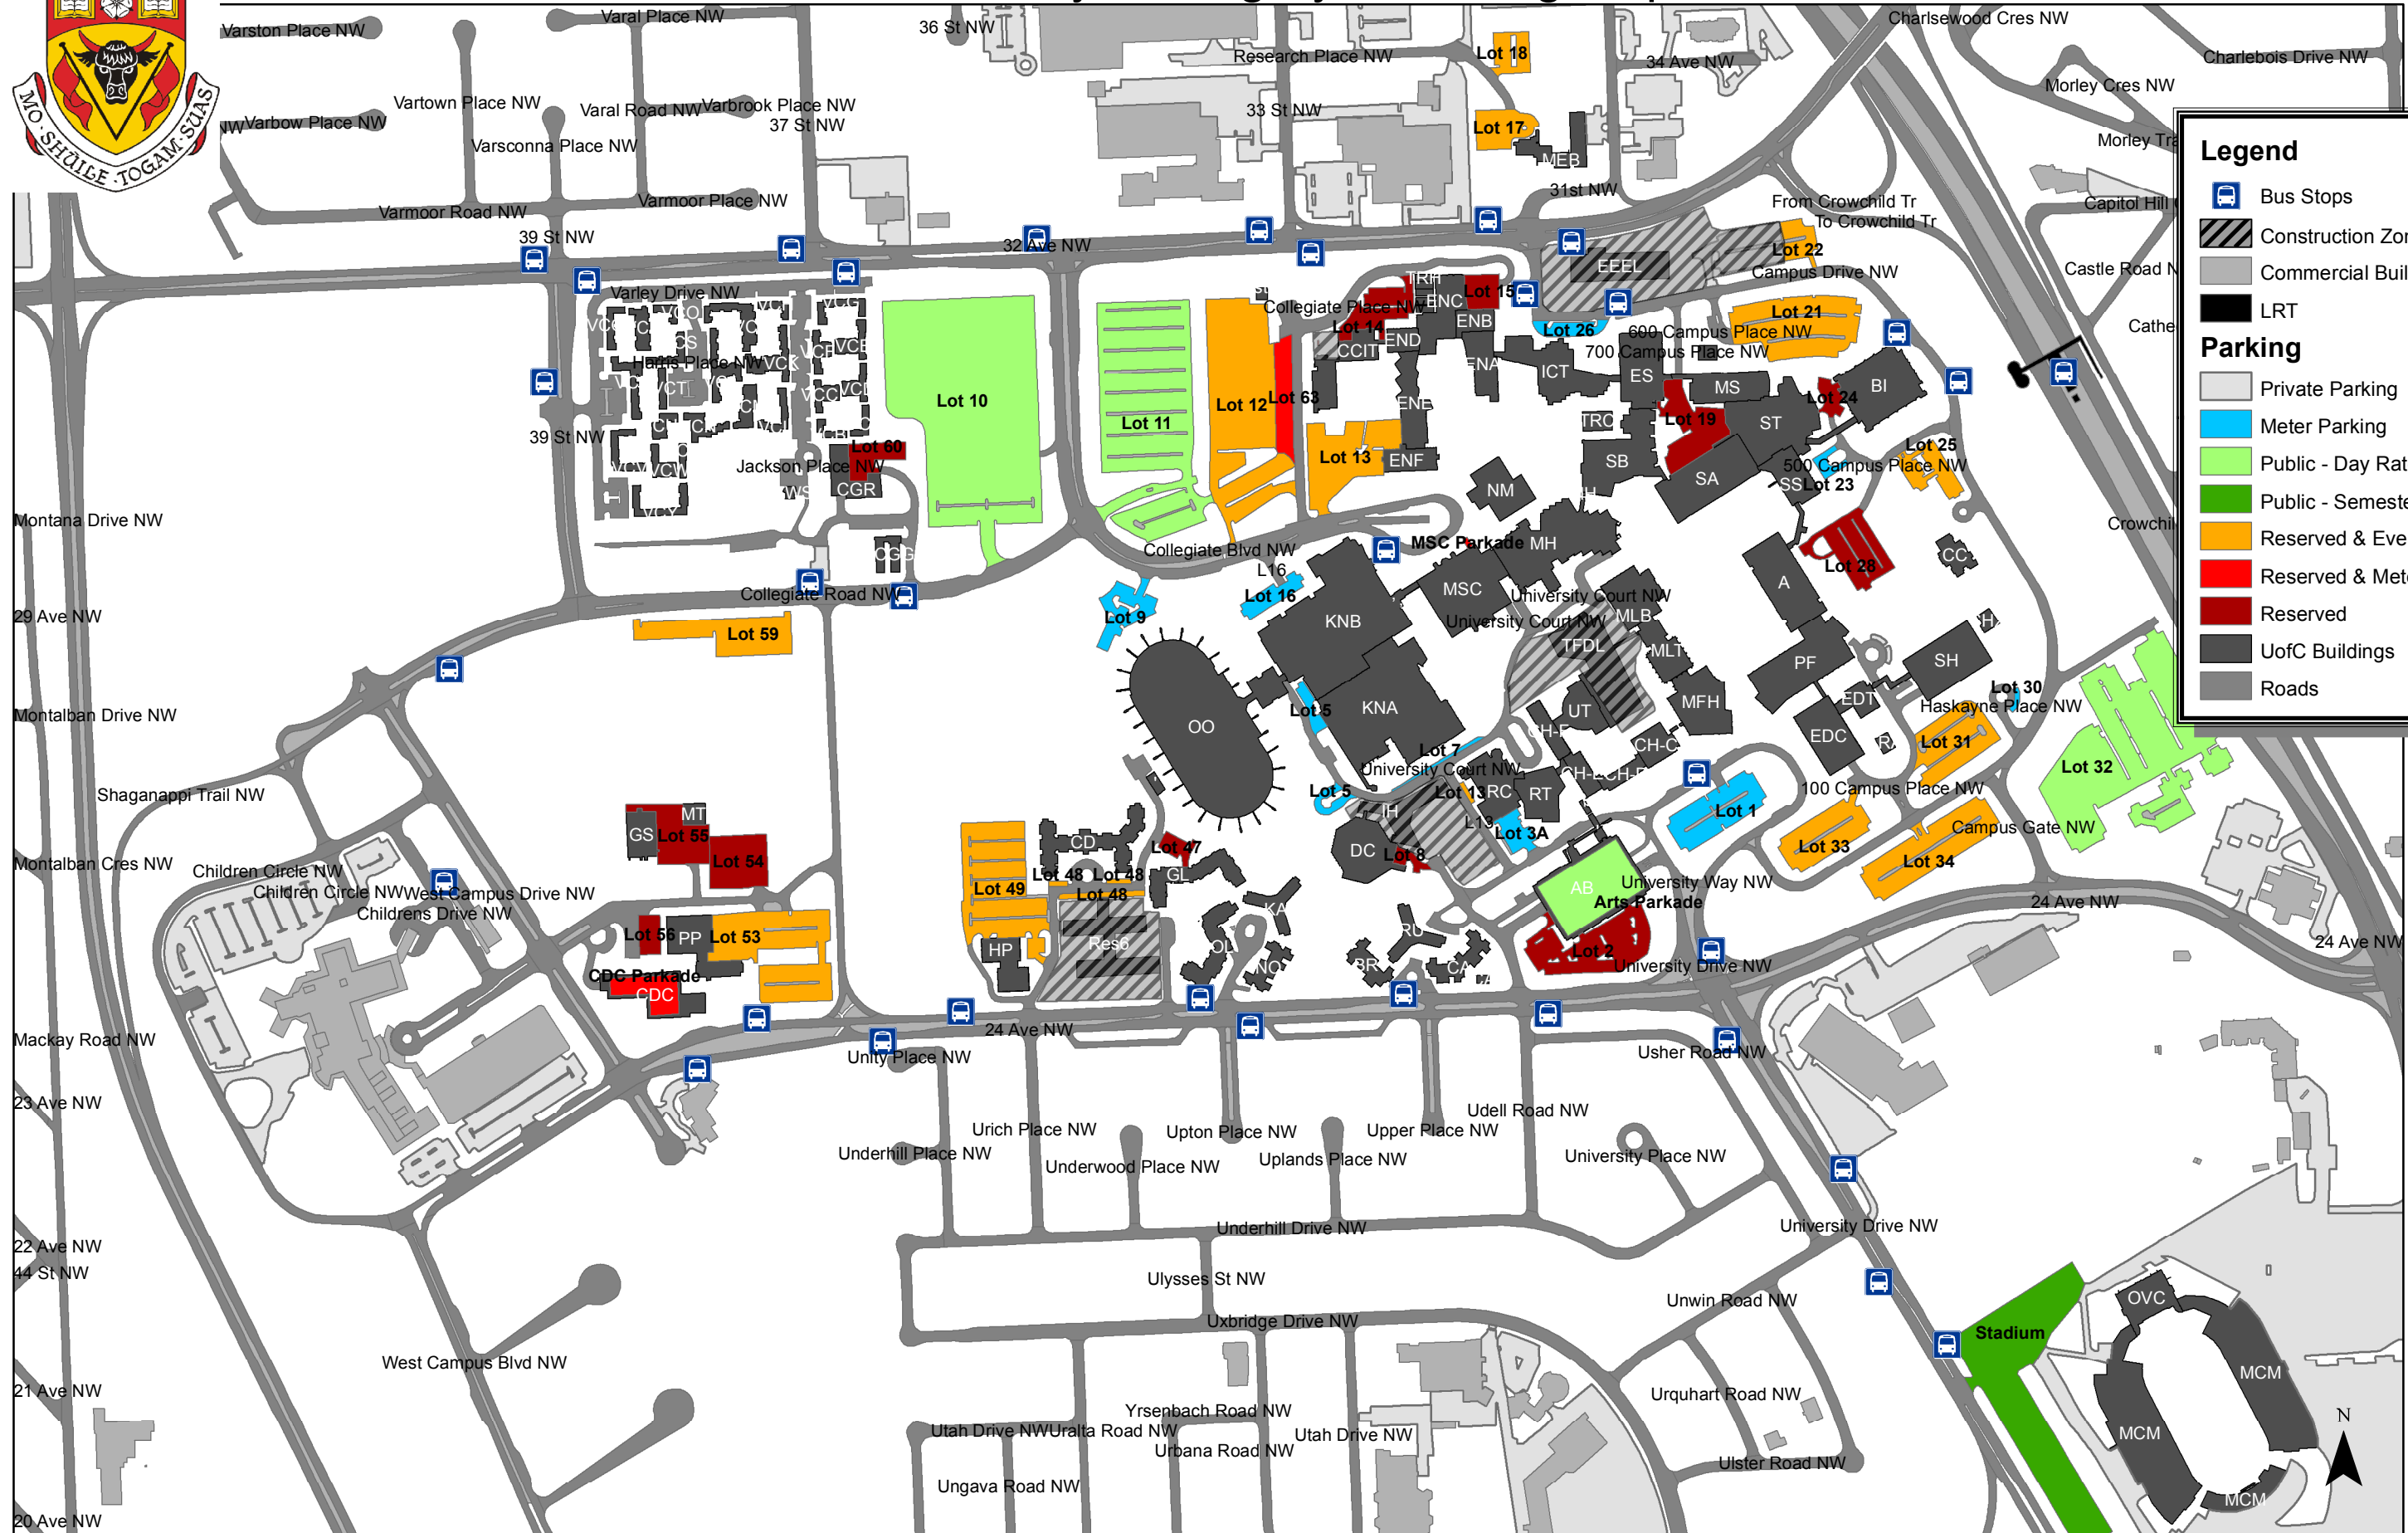

University of Calgary - Parking Map

Legend

- Bus Stops
- Construction Zone
- Commercial Buildings
- LRT

Parking

- Private Parking
- Meter Parking
- Public - Day Rate
- Public - Semester Permit
- Reserved & Evening Parking
- Reserved & Meter Parking
- Reserved
- UofC Buildings
- Roads

produced by: UCMAPS
May 25, 2009